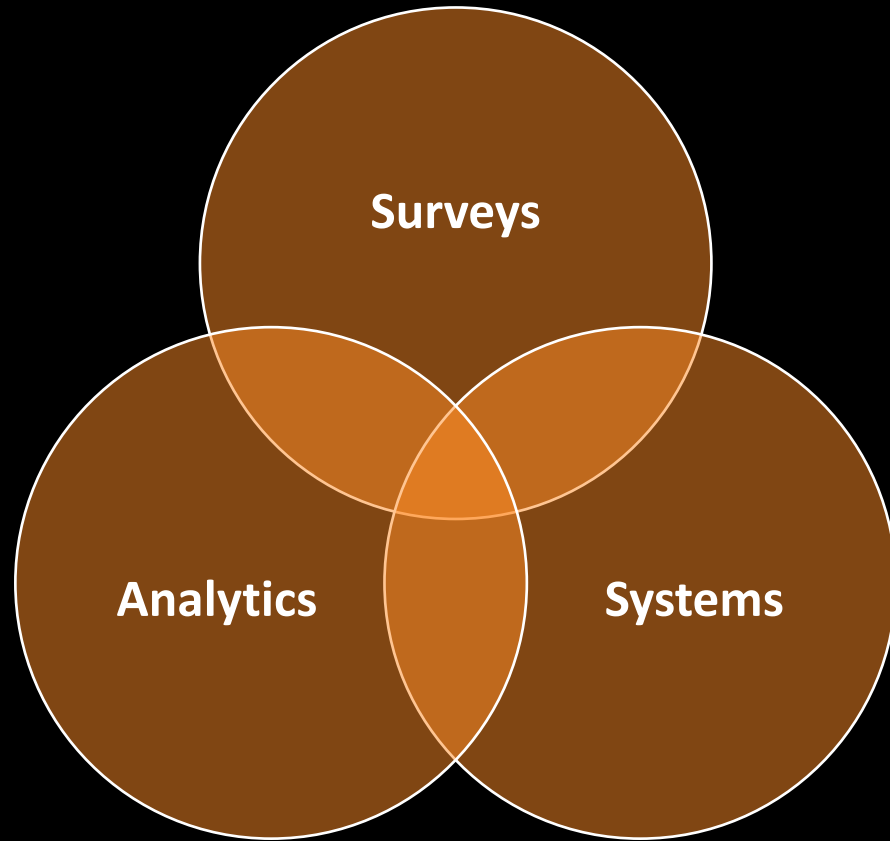

INTELLIGENCE AND SYSTEMS TEAM