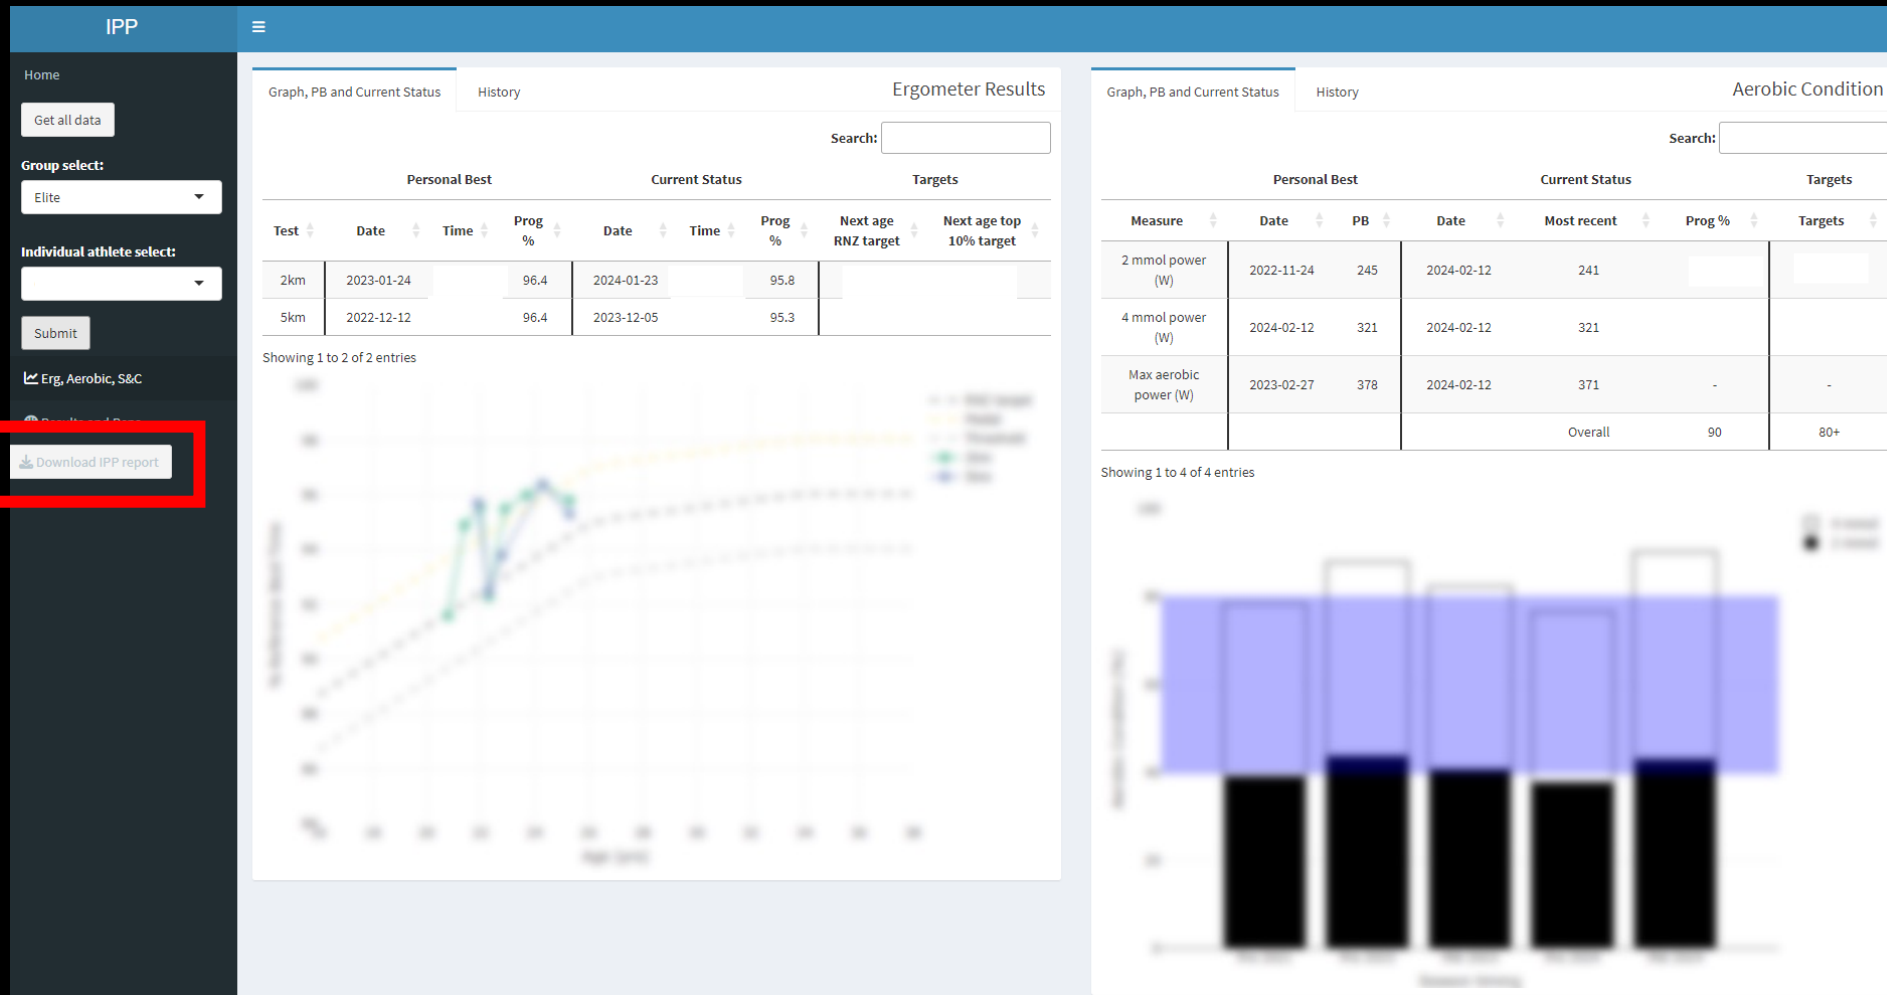

DATA ANALYSIS AND VISUALISATION REPORT AUTOMATION